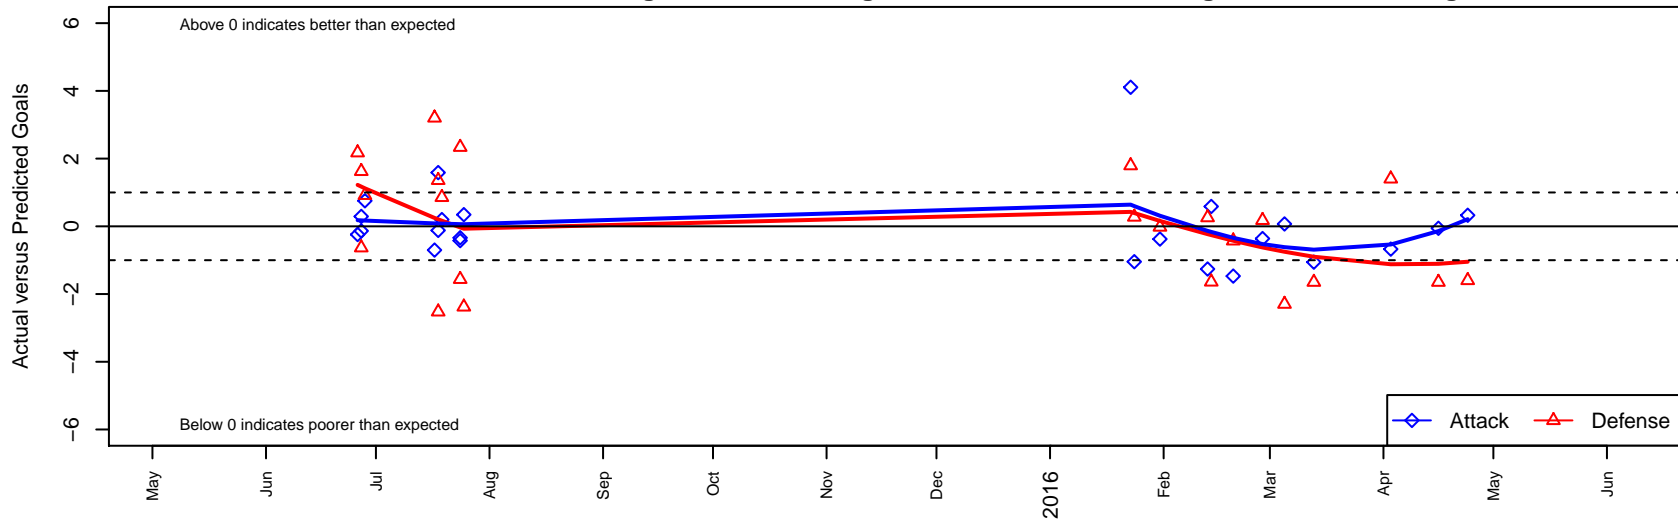

# Crossfire Oregon Black B98

Crossfire Oregon  
 Lake Oswego, OR  
 B98 total strength=1212  
 attack=3.96 defense=4.41  
 fall league = PTT B98 Div 1

alt names used:  
 Crossfire Oregon 98 Black  
 Crossfire Oregon 98 Black

Venues played:  
 2015 Clash At the Border Bronze/Copper HS  
 2015 Beaverton Cup BU19 Silver  
 2015 Oswego Nike Cup Super Group Silver U1  
 2015 PTT B98 Division 1  
 2015 OYS Presidents Cup B98

**Crossfire Oregon Black B98**  
 Dots are actual minus expected GF (blue circles) and GA (red triangles).  
 Blue line is smoothed change in attack strength. Red is smoothed change in defense strength.

**attack and defense variance (black dot)  
relative to other teams  
and top 10 in region**

**attack and defense rating  
relative to others at age  
and all opponents in last 13 months**

**Performance relative to 13 month average**