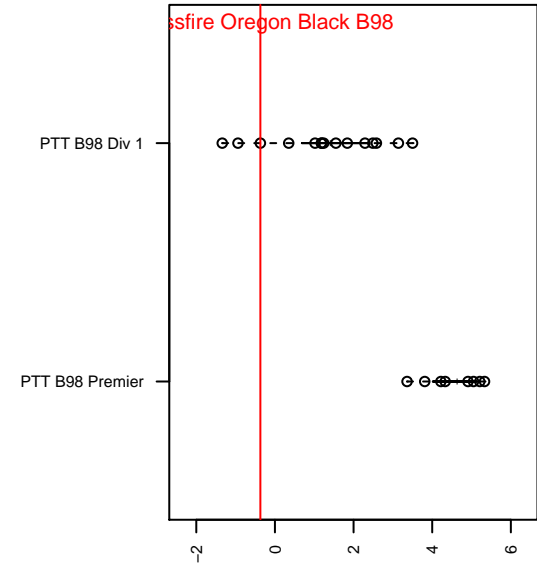

# Crossfire Oregon Black B98

Crossfire Oregon  
 Lake Oswego, OR  
 B98 total strength=1212  
 attack=3.96 defense=4.41  
 fall league = PTT B98 Div 1

alt names used:  
 Crossfire Oregon 98 Black  
 Crossfire Oregon 98 Black

Venues played:  
 2015 Clash At the Border Bronze/Copper HS  
 2015 Beaverton Cup BU19 Silver  
 2015 Oswego Nike Cup Super Group Silver U1  
 2015 PTT B98 Division 1  
 2015 OYS Presidents Cup B98

**Crossfire Oregon Black B98**  
 Dots are actual minus expected GF (blue circles) and GA (red triangles).  
 Blue line is smoothed change in attack strength. Red is smoothed change in defense strength.

**attack and defense variance (black dot)  
relative to other teams  
and top 10 in region**

**attack and defense rating  
relative to others at age  
and all opponents in last 13 months**

**Performance relative to 13 month average**