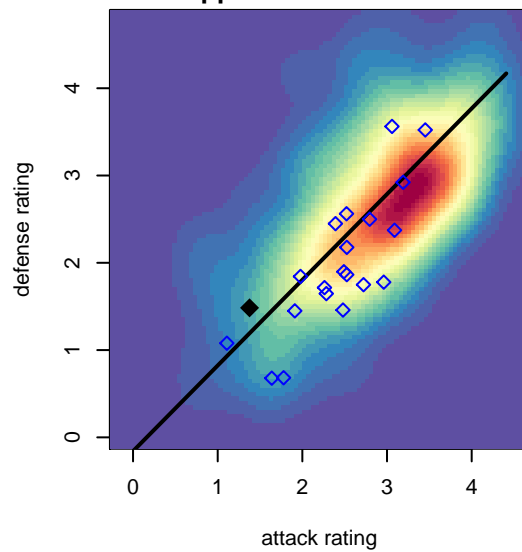

# Crossfire Oregon Black B98

Crossfire Oregon  
 Lake Oswego, OR  
 B98 total strength=1212  
 attack=3.96 defense=4.41  
 fall league = PTT B98 Div 1

alt names used:  
 Crossfire Oregon 98 Black  
 Crossfire Oregon 98 Black

Venues played:  
 2015 Clash At the Border Bronze/Copper HS  
 2015 Beaverton Cup BU19 Silver  
 2015 Oswego Nike Cup Super Group Silver U1  
 2015 PTT B98 Division 1  
 2015 OYS Presidents Cup B98

**Crossfire Oregon Black B98**  
 Dots are actual minus expected GF (blue circles) and GA (red triangles).  
 Blue line is smoothed change in attack strength. Red is smoothed change in defense strength.

**attack and defense variance (black dot)  
relative to other teams  
and top 10 in region**

**attack and defense rating  
relative to others at age  
and all opponents in last 13 months**

**Performance relative to 13 month average**