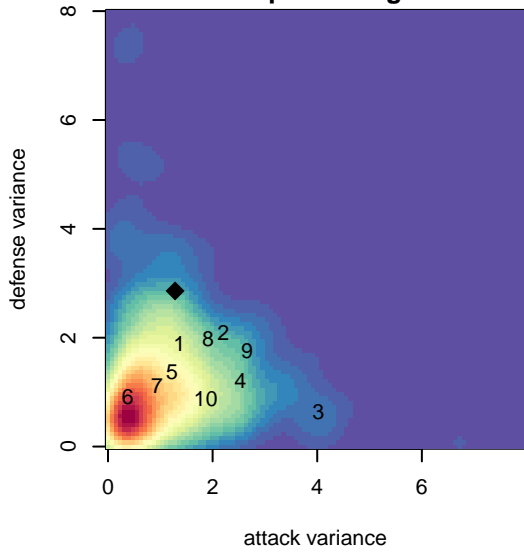

# Crossfire Oregon Black B98

Crossfire Oregon  
 Lake Oswego, OR  
 B98 total strength=1212  
 attack=3.96 defense=4.41  
 fall league = PTT B98 Div 1

alt names used:  
 Crossfire Oregon 98 Black  
 Crossfire Oregon 98 Black

Venues played:  
 2015 Clash At the Border Bronze/Copper HS  
 2015 Beaverton Cup BU19 Silver  
 2015 Oswego Nike Cup Super Group Silver U1  
 2015 PTT B98 Division 1  
 2015 OYS Presidents Cup B98

**Crossfire Oregon Black B98**  
 Dots are actual minus expected GF (blue circles) and GA (red triangles).  
 Blue line is smoothed change in attack strength. Red is smoothed change in defense strength.

**attack and defense variance (black dot)  
relative to other teams  
and top 10 in region**

**attack and defense rating  
relative to others at age  
and all opponents in last 13 months**

**Performance relative to 13 month average**